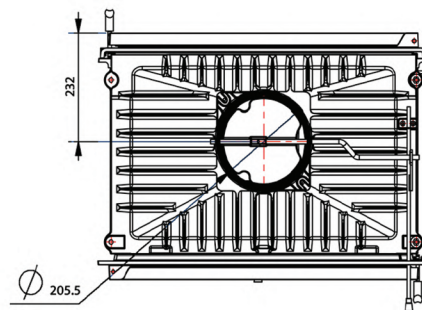

Siena

seven fifty tunnel inbuilt

Exclusively brought to Living Fire by Paul Agnew Designs.

This modern minimalist wood heater can blend into a multitude of design interiors, with the flexibility to be used as an open fireplace or slow combustion unit, this double-sided fireplace will make a statement in any open plan space.

Designed to be enjoyed from both sides, this is the perfect unit to divide any space.

Placed in the centre of a room, or even the most modern warehouse conversion, this beautifully crafted cast iron is sure to catch your eye.

Whether installed as a built-in or left freestanding, the high quality craftsmanship guarantees reliability and durability.

Specifications

- Secure swing door opening system
- Regulation of air supply for combustion
- Built in damper control
- Dual combustion heating system: radiant and natural convection exclusive to the inbuilt model
- Radiant combustion heating system
- Removable grate for easy cleaning
- Heat resistant glass withstands temperatures of 800°C.
- Minimalist frame with blackened glass edge for modern design.
- Optional external primary air intake
- Heats up to 290 sqm
- Thermal efficiency 80%

livingfire.com.au