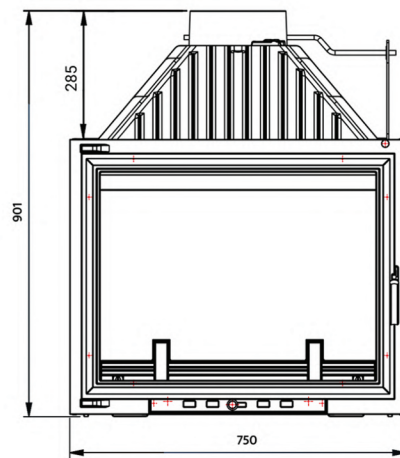

Siena

seven fifty tunnel inbuilt

Exclusively brought to Living Fire by Paul Agnew Designs.

This modern minimalist wood heater can blend into a multitude of design interiors, with the flexibility to be used as an open fireplace or slow combustion unit, this double-sided fireplace will make a statement in any open plan space.

Designed to be enjoyed from both sides, this is the perfect unit to divide any space.

Placed in the centre of a room, or even the most modern warehouse conversion, this beautifully crafted cast iron is sure to catch your eye.

Whether installed as a built-in or left freestanding, the high quality craftsmanship guarantees reliability and durability.

Specifications

- Secure swing door opening system
- Regulation of air supply for combustion
- Built in damper control
- Dual combustion heating system: radiant and natural convection exclusive to the inbuilt model
- Radiant combustion heating system
- Removable grate for easy cleaning
- Heat resistant glass withstands temperatures of 800°C.
- Minimalist frame with blackened glass edge for modern design.
- Optional external primary air intake
- Heats up to 290 sqm
- Thermal efficiency 80%

livingfire.com.au