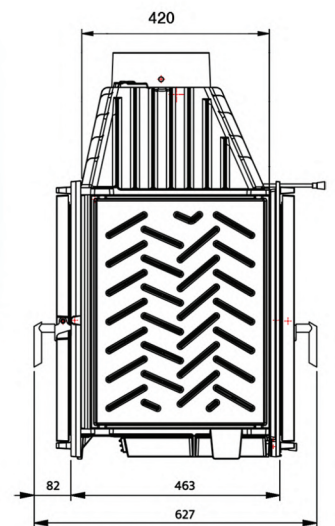

Siena

seven fifty tunnel inbuilt

Exclusively brought to Living Fire by Paul Agnew Designs.

This modern minimalist wood heater can blend into a multitude of design interiors, with the flexibility to be used as an open fireplace or slow combustion unit, this double-sided fireplace will make a statement in any open plan space.

Designed to be enjoyed from both sides, this is the perfect unit to divide any space.

Placed in the centre of a room, or even the most modern warehouse conversion, this beautifully crafted cast iron is sure to catch your eye.

Whether installed as a built-in or left freestanding, the high quality craftsmanship guarantees reliability and durability.

Specifications

- Secure swing door opening system
- Regulation of air supply for combustion
- Built in damper control
- Dual combustion heating system: radiant and natural convection exclusive to the inbuilt model
- Radiant combustion heating system
- Removable grate for easy cleaning
- Heat resistant glass withstands temperatures of 800°C.
- Minimalist frame with blackened glass edge for modern design.
- Optional external primary air intake
- Heats up to 290 sqm
- Thermal efficiency 80%

livingfire.com.au